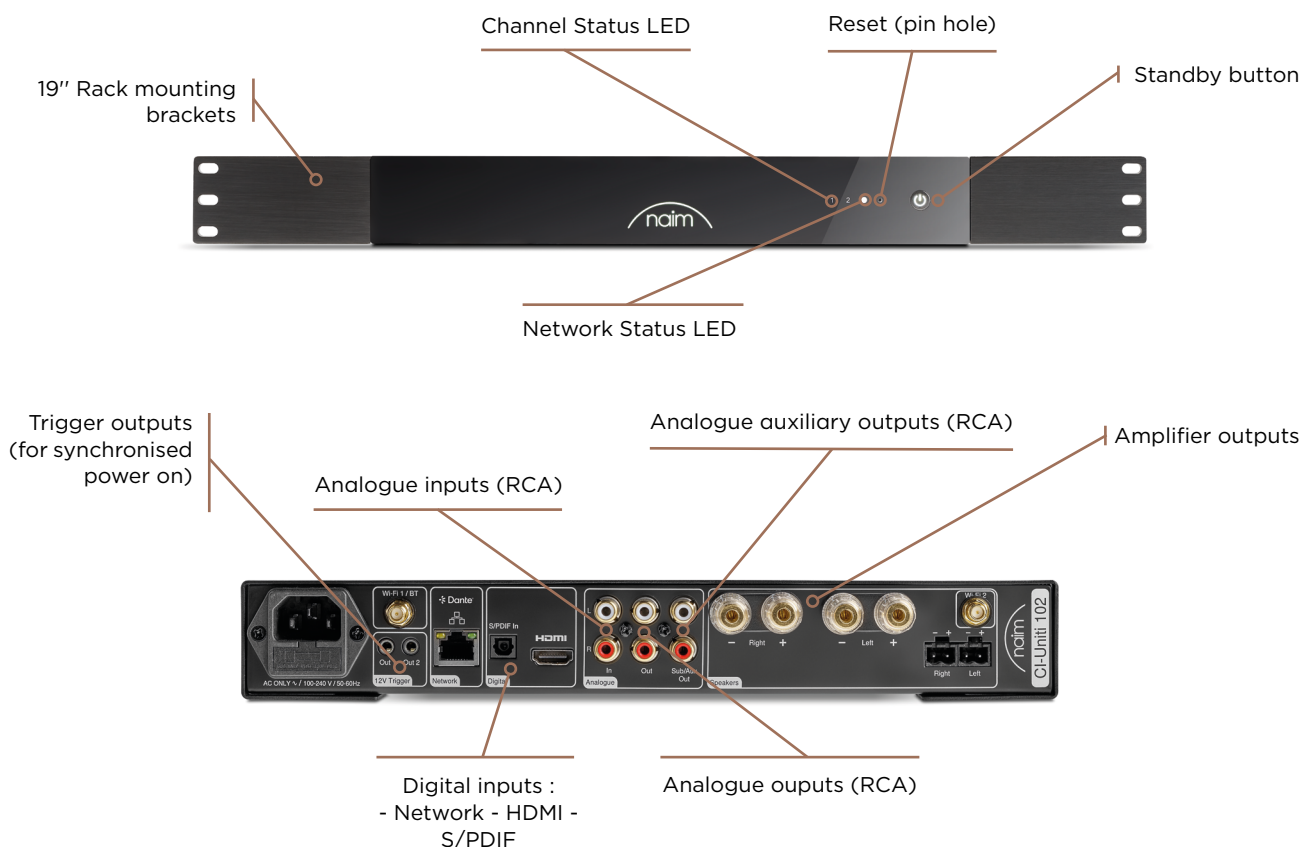

## Product Sheet

The CI-Uniti 102 is the all-in-one, rack-mountable streaming amplifier that delivers on musical performance and combines extensive versatility with seamless functionality. The brand new Focal & Naim Manager software allows comprehensive DSP customisation to get the best from your system, including Speakers Profiles for all compatible Focal CI speakers - in a commercial environment, in your home or outdoors\*.

### Key Features

- **All-in-one streaming amplifier** with easy-to-use customisable DSP settings such as EQ, limiter and active crossover
- **Set up via Focal & Naim Manager**
- **Controlled via Focal & Naim App**
- **Streaming capabilities both wired and wireless** (TIDAL, TIDAL Connect, Qobuz, Spotify Connect, UPnP™, Internet Radio, AirPlay 2, ChromeCast, Dante)
- **Dante receiver mode**, controlled via Focal & Naim Manager
- **Versatile connectivity** with HDMI, Bluetooth®, S/PDIF and Analogue in
- **Inbuilt ultra-quiet, efficient and compact power amplifier**, capable of driving multiple speakers
- **Twin independent RCA outputs** that can be used with full active crossovers for subwoofers/subzones
- **Focal & Naim Manager** and speaker profiles for use with Focal CI speakers, alongside room correction, EQ and time alignment features
- **Multiroom capability** up to 32 rooms
- **Trigger outputs for remote standby** on the CI-NAP 108
- **Universal mains power** 100V - 240V
- **0.5W standby**
- **19" rack-mountable**
- **Partner with the CI-NAP 108** for simultaneously driving additional speakers