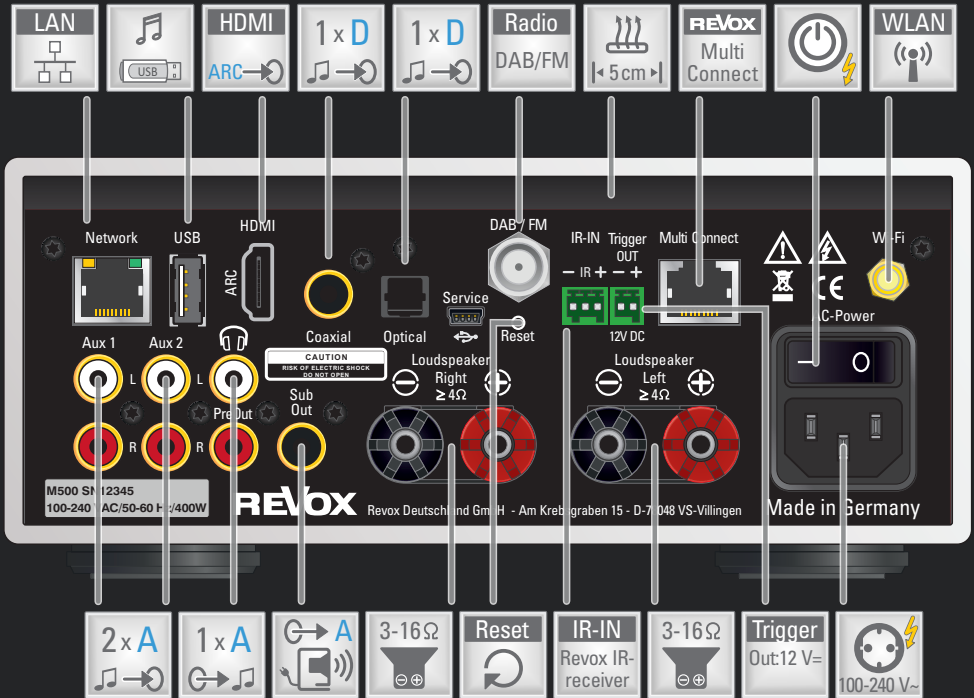

RÜCKANSICHT

BACK VIEW