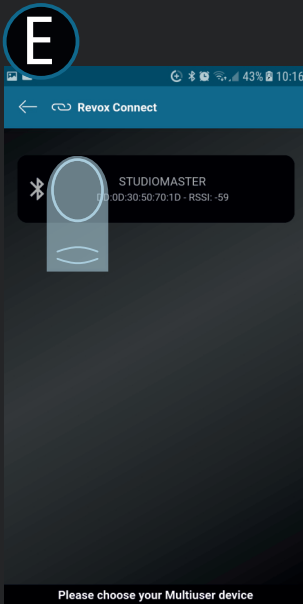

ERSTE WLAN-VERBINDUNG HERSTELLEN [2 VON 2] ESTABLISH THE FIRST WLAN CONNECTION [2 OF 2]