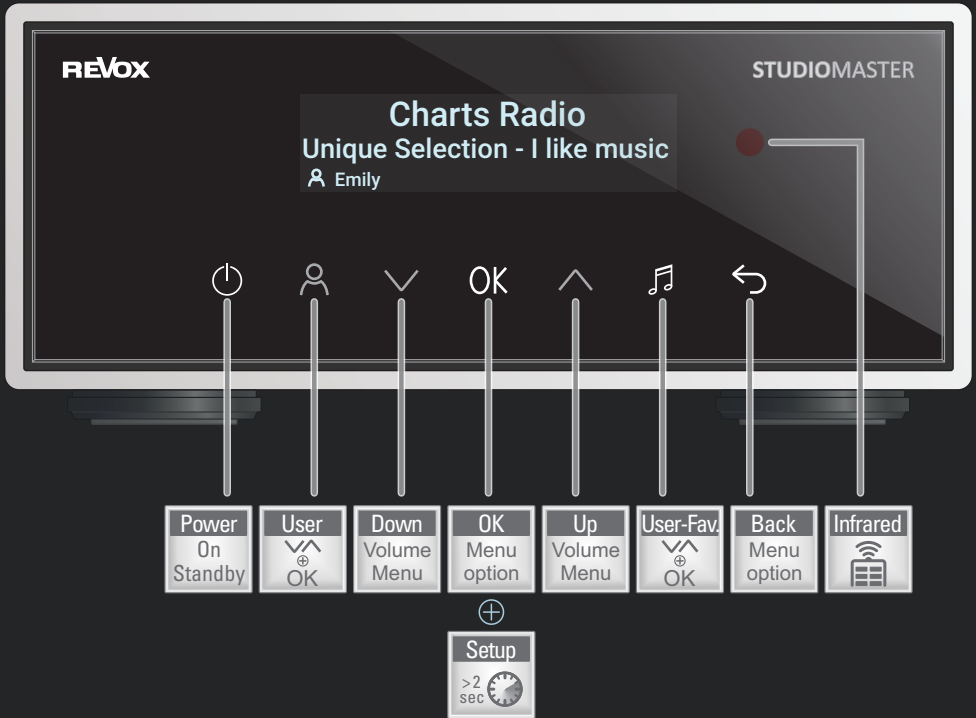

*WLAN ANTENNA 2.4/ 5.8 GHz*

*ADAPTER FOR ANTENNA SOCKET FM/ DAB+*

*POWER CORD 3-POLE*

*PATCHCABLE 2M*

FRONTELEMENTE

FRONT ELEMENTS