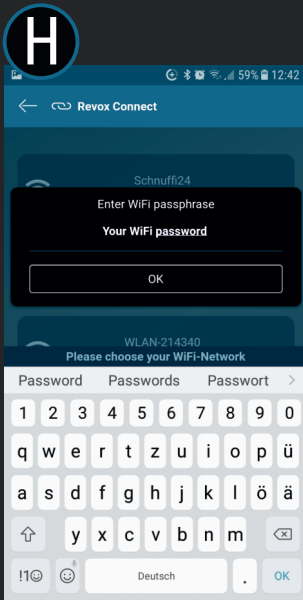

ERSTE WLAN-VERBINDUNG HERSTELLEN [2 VON 2] ESTABLISH THE FIRST WLAN CONNECTION [2 OF 2]