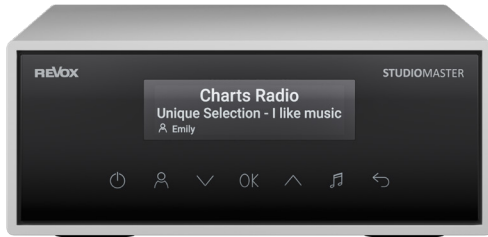

STUDIOMASTER M300

HighEnd audio system equipped with powerful, built-in amplifiers, DAB+, FM tuner, an OLED glass front display and multiple connection options and a wide range of audio sources. Playback options include Wi-Fi, LAN, Bluetooth and AirPlay 2. Music streaming with iRadio, Spotify, Tidal, Deezer and qobuz. HDMI and other ports connect with TVs, audio players or headphones. The unique Revox Multiuser concept enables individual listening options for several users in one room. The Multiroom solution builds on the modular approach to deliver the same versatility across different rooms.