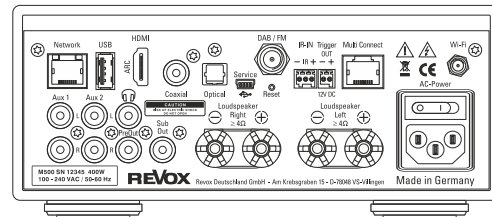

Rear view M300

TECHNICAL DATA

STUDIOMASTER M300				
Order Number	black	1.565.003.20	Apple interface	AirPlay 2
	silver	1.565.003.00	Bluetooth	BT5.0 with apt-X, apt-X HD, AAC (+), MP3, SBC
	white	1.565.003.10	Multi Connect	1x RJ45 for other Revox Multi Connect devices
Colours housing	black, silver, white		Audio formats	AAC, ALAC, AIFF, FLAC, MP3 (cbr + vbr), OGGVorbis, WAV, MWA
Dimensions H x W x D (mm)	87 x 200 x 342		Playlist formats	ASX, M3U, M3U8, PLS, WPL
Weight (kg)	4.4		Supported media protocols	Audio network paths with SMB 2 protocol or higher
Power	2x 95 W (1 kHz/ 2% THD/ 3 Ω)		Music services	Spotify, TIDAL, deezer
	2x 80 W (1 kHz/ 2% THD/ 4 Ω)		Radio	FM, DAB+, internet radio
	2x 40 W (1 kHz/ 2% THD/ 8 Ω)		Display	Real glass front with integrated infrared (IR) receiver and OLED display, luminous white, 256x64 pixels, with 7 touch sensors
Power consumption	0 W off position of mains switch < 8 W Standby < 13 W normal operation with no signal			
Temperature range	+10 ... 40 °C			
Damping factor	1200 at 8 Ω			
Harmonic distortion	0.005 % at 25 W and 4 Ω			
Analogue inputs	700 mV / 39 kΩ (for full scale)			
Digital inputs	1x optical, 1x coaxial, 16, 20, 24 bit PCM, SPDIF up to 192 kHz			
USB	USB-A, 5-Volt, max. 500 mA			
Subwoofer out	1 mono			
Pre Out	1 stereo analogue			

OPERATION

Display on the device	
Revox Multiuser app	
STUDIOCONTROL C200	
C18 Multiuser wall control	
C100 Multiuser remote control	
TV remote control for HDMI ARC connections	

ACCESSORIES

	incl.
WLAN antenna	✓
Antenna adapter	✓
Power cord	✓
Patch cable	✓